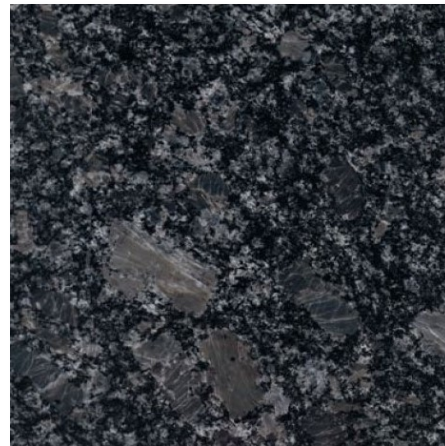

Standard
Laminate
Selections

#3690 - BASALT SLATE

#7735 - PORTICO MARBLE

Upgrade
Granite
Selections

Steel Gray

Luna Pearl

Interior

Kitchen Countertop Selections

Standard
Laminate
Selections

#3690 - BASALT SLATE

#7735 - PORTICO MARBLE

Upgrade
Granite
Selections

Steel Gray

Luna Pearl

Interior

Bath Countertop Selections