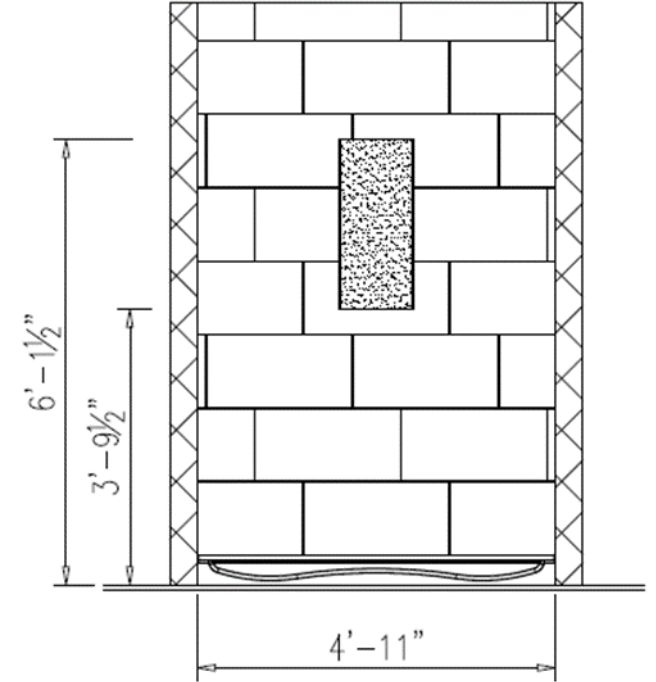

Interior

Flooring Selections

LED Vanity Mirror Option

Kitchen Island Pendant Option

12x24 Florentine Carrara Tile Shower w/ Niche', Fiberglass Pan and Sliding Shower Door

Interior

Optional Upgrades