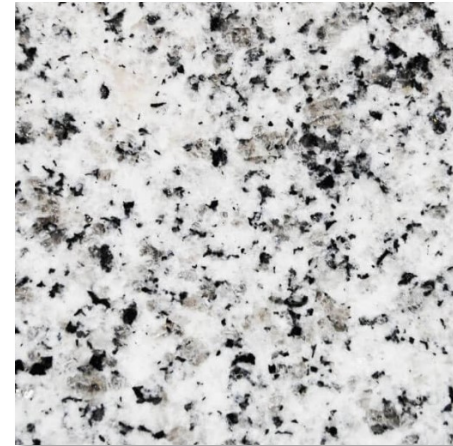

Standard
Laminate
Selections

#3690 - BASALT SLATE

#7735 - PORTICO MARBLE

Upgrade
Granite
Selections

Steel Gray

Luna Pearl

Interior

Kitchen Countertop Selections

Standard
Laminate
Selections

#3690 - BASALT SLATE

#7735 - PORTICO MARBLE

Upgrade
Granite
Selections

Steel Gray

Luna Pearl

Interior

Bath Countertop Selections