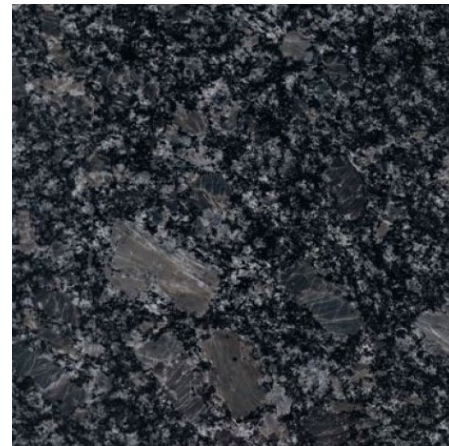

Standard
Laminate
Selections

#3690 - BASALT SLATE

#7735 - PORTICO MARBLE

Upgrade
Granite
Selections

Steel Gray

Luna Pearl

Interior

Kitchen Countertop Selections

Standard
Laminate
Selections

#3690 - BASALT SLATE

#7735 - PORTICO MARBLE

Upgrade
Granite
Selections

Steel Gray

Luna Pearl

Interior

Bath Countertop Selections