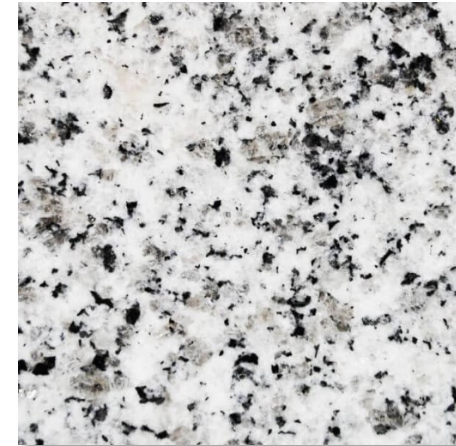

Standard
Laminate
Selections

#3690 - BASALT SLATE

#7735 - PORTICO MARBLE

Upgrade
Granite
Selections

Steel Gray

Luna Pearl

Interior

Kitchen Countertop Selections

Standard
Laminate
Selections

#3690 - BASALT SLATE

#7735 - PORTICO MARBLE

Upgrade
Granite
Selections

Steel Gray

Luna Pearl

Interior

Bath Countertop Selections