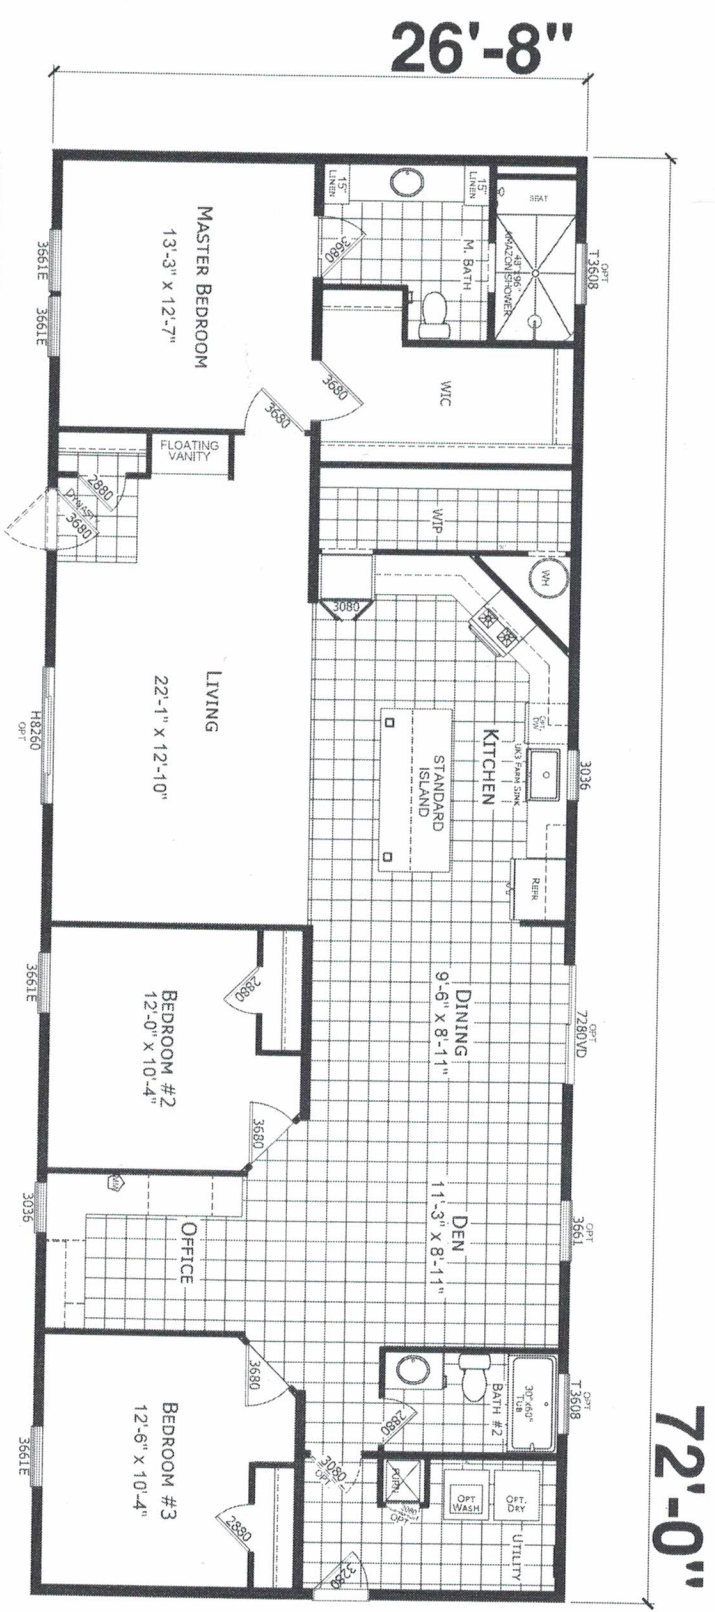

AMAZON SHOWER IN M.BATH  
 PICTURE WINDOW IN LR  
 UK3 FARM SINK  
 SGD IN DR

**MODEL 122-A-26402**  
 3 BEDROOM, 2 BATH, DEN, OFFICE  
 NOMINAL SIZE: 28' X 76'  
 ACTUAL SIZE: 26'-8" X 72'-0"  
 TOTAL AREA: 1920 SQ. FT.

<b>CHAMPION</b> MANUFACTURED BEAUTIFULLY™		REGISTRATIONS	
PROJECT:	122-A-26402	TITLE:	LITERATURE PLAN
DESIGN BY:	SWW	SCALE:	1" = 1'-0"
DATE:	04-27-20	SITE ADDRESS:	
SHEET:		REGISTRATIONS AND COMMENTS:	
L-10101TS		THIS DRAWING AND SPECIFICATIONS ARE THE PROPERTY OF CHAMPION MANUFACTURING COMPANY. ALL RIGHTS ARE RESERVED. CHAMPION IS NOT RESPONSIBLE FOR ANY ERRORS OR OMISSIONS.	

FILE NAME: 122-A-26402-27-FRONT SHEETS-H BATHS-BELL KENOWAGE-DR-4-27-20