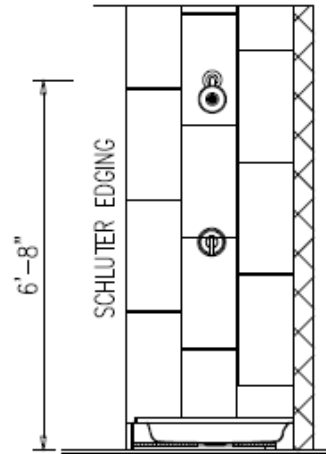

CoreTec Shower Shown In Prava with niche and corner shelf

Omnia 737

Prava 738

INTERIOR OPTIONS

Vertical Iron Craft Tile Shower

IC11— Phosphor White
Grout: 382 Bone

IC17—Grey Black

LEFT WALL