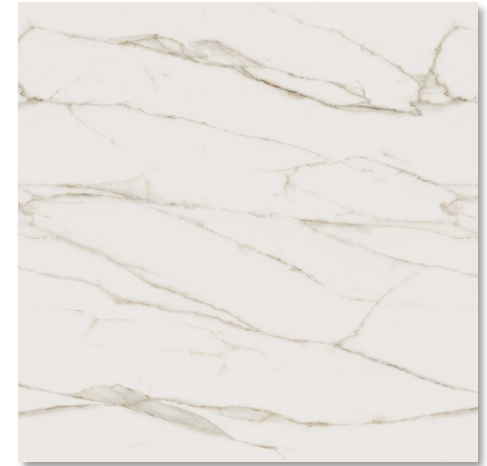

Upgrade

Not Available In Colors Shown

INTERIOR OPTIONS

Standard Laminate Countertops

#5063 - Pietra Viva

#5025 - Glacier Quartzite

#5042 - Calacatta Lincoln

#5061 - Midnight Carnival