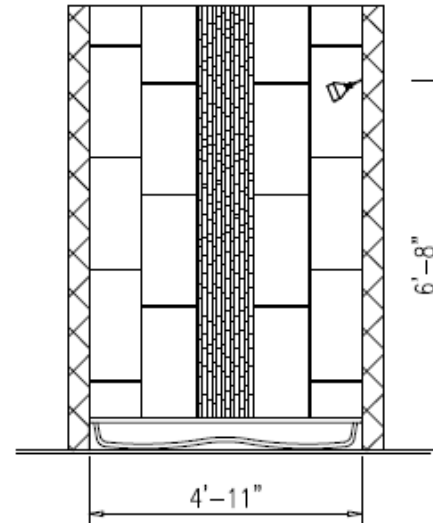

CoreTec Shower Shown In Prava with niche and corner shelf

Omnia 737

Prava 738

INTERIOR OPTIONS

Vertical Iron Craft Tile Shower

IC11— Phosphor White
Grout: 382 Bone

IC17—Grey Black

LEFT WALL