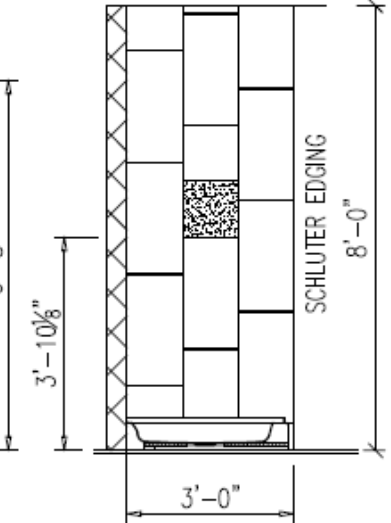

INTERIOR OPTIONS

Vertical Iron Craft Tile Shower

LEFT WALL

Iron Craft 12x24 (Vertical) Wall Tile (Staggered—33%) w/ 12x12 Niche (Hatched to Distinguished location)
12" Wide Accent Tile (Vertical) Random Pattern 1/16" Grout Space, Schluter Trim on Sides