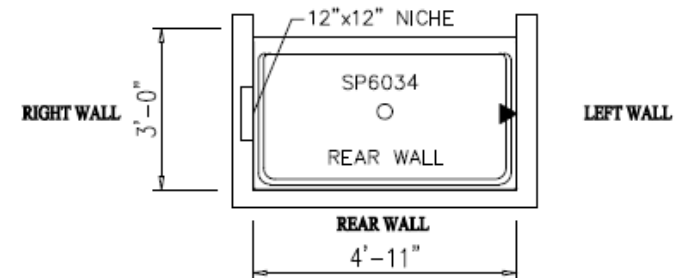

REAR WALL

RIGHT WALL

Iron Craft 12x24 (Vertical) Wall Tile (Staggered—33%) w/ 12x12 Niche (Hatched to Distinguished location)
12" Wide Accent Tile (Vertical) Random Pattern 1/16" Grout Space, Schluter Trim on Sides